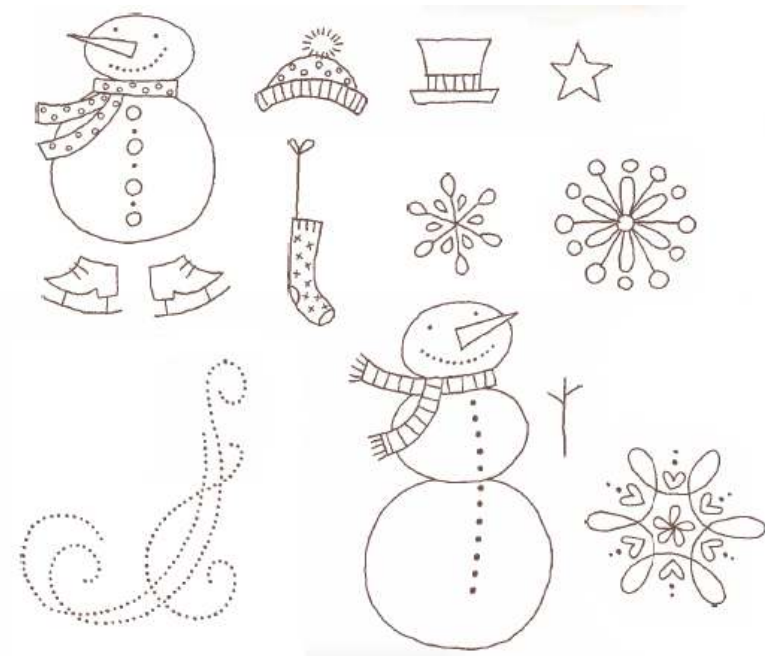

Hostess Level II (continued)

Patterned Pines 116525
(Available Sept 1 – Nov 30)

Hostess Level III (continued)

Lovely Flowers Bundle

116916

Snow Buddies

116505

(Available Sept 1 – Nov 30)